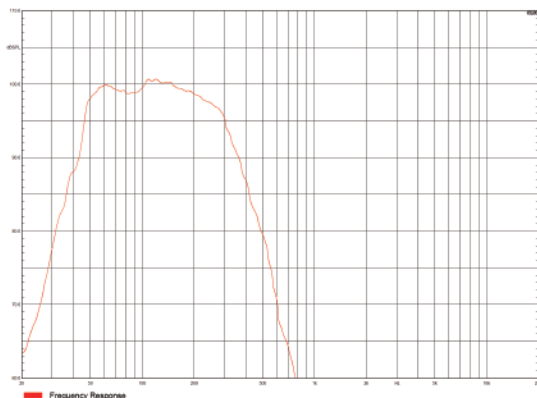

🕒 Artist TW15 Frequency Response Curve