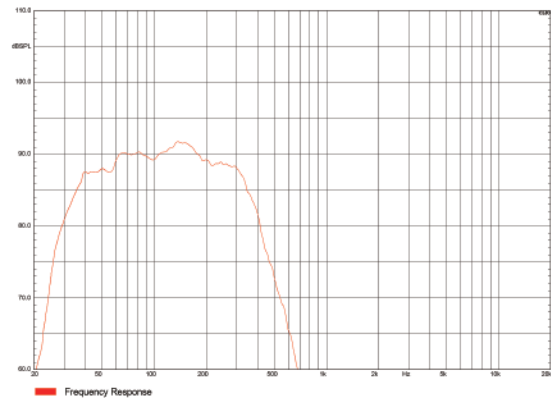

🕒 Artist TW8 Frequency Response Curve